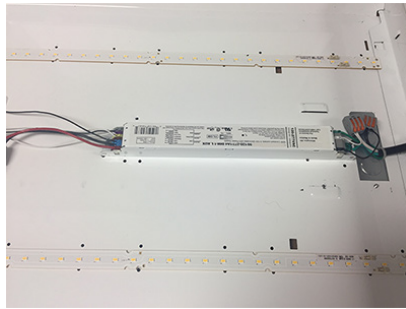

1 Kit Replaces 4 Tubes