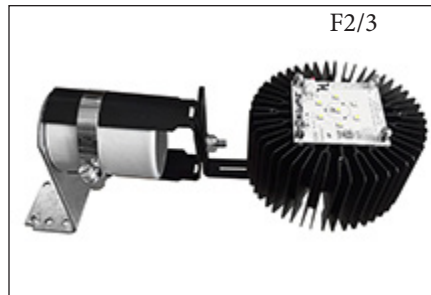

OVERVIEW

30W- over 4,000 lumens
50W - over 6,000 lumens

Small, powerful LED system that packs a punch. With vast beam control options, line or low voltage dimming, and custom install solutions and support.

FEATURES

- TRIAC Line Dimming
- 0-10V dimming
- HiLumz mounting expertise
- Full suite of LEDil optics

APPLICATION

- E26 or E39 Screw In
- Downlights
- Churches
- Hotels/Lobby's
- Any 6" to 12" can light above 15' with strong light needs

- Vertical Socket (downward facing socket)
- Horizontal Socket (as seen in image)
- Wall Packs
- Canopies
- Pole Lights
- Low Bays

- Post Top universal plate
- Sternberg Fixtures or equivalent
- Zorya Lens (340° emitter; bulb effect), T3 direction, or T5
- Uplight or downlight in post top
- Universal plate mount kit for 8" to 14" applications