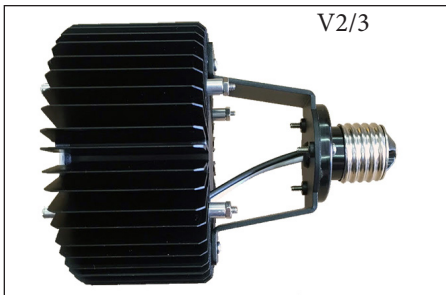

OVERVIEW

30W- over 4,000 lumens
50W - over 6,000 lumens

Small, powerful LED system that packs a punch. With vast beam control options, line or low voltage dimming, and custom install solutions and support.

FEATURES

- TRIAC Line Dimming
- 0-10V dimming
- HiLumz mounting expertise
- Full suite of LEDil optics

APPLICATION

- E26 or E39 Screw In
- Downlights
- Churches
- Hotels/Lobby's
- Any 6" to 12" can light above 15' with strong light needs

- Vertical Socket (downward facing socket)
- Horizontal Socket (as seen in image)
- Wall Packs
- Canopies
- Pole Lights
- Low Bays

- Post Top universal plate
- Sternberg Fixtures or equivalent
- Zorya Lens (340° emitter; bulb effect), T3 direction, or T5
- Uplight or downlight in post top
- Universal plate mount kit for 8" to 14" applications

Zorya
340° blub effect for all directional light

125°
with no optic package

PERFORMANCE SPECIFICATIONS

Product	Wattage	Replaces	Lumens*	CRI	Voltage	Dimensions	Op Temp
DC	33 DZ3X	100-175W	5000k; 4,600 4000k; 4,400 2700k; 4,100	80+ 90+ optional	100-277V	7.25" x 4.25" 1.6 lbs	-40°C +60°C
	48	175-250W	5000k; 6,300 4000k; 6,100 2700k; 5,700				