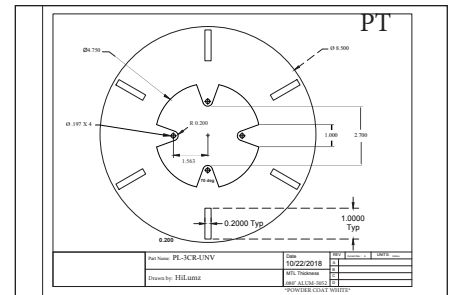

- Post Top universal plate
- Sternberg Fixtures or equivalent
- Zorya Lens (340° emitter; bulb effect), T3 direction, or T5
- Uplight or downlight in post top
- Universal plate mount kit for 8" to 14" applications

OPTICS

125°
with no optic package